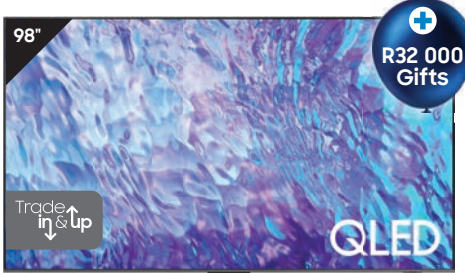

98" QLED 4K 120Hz Smart TV Q80C

Now **R99 999**

QA98Q80CAKXXA

SIGNATURE SERVICE

FREE Gifts

Galaxy Watch Ultra (SM-L705)
Q-series Soundbar (HW-Q800D)
Galaxy Tab A9 LTE (SM-X115)

Worth R32 000

Redeem on [samsung.com](https://www.samsung.com)
Ts & Cs apply